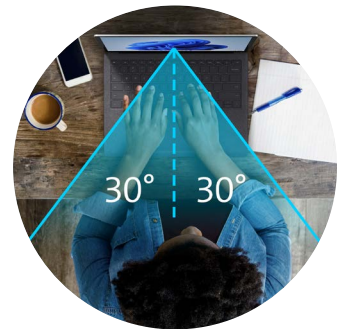

$\pm 30^\circ$ Viewing Angle

Item #	Part Number	Device	Item Description
K51700WW	0465 4434	Surface Pro 8/9/10/11	MagPro™ Elite Magnetic Privacy Screen Filters for Surface Pro 13”
K58362WW	0465 4502	Surface Laptop	MagPro™ Elite Magnetic Privacy Screen Filters for Surface Laptop (3-6) 15”
K50728WW	0465 4400	Surface Laptop	MagPro™ Elite Magnetic Privacy Screen Filters for Surface Laptop (1-6) 13.5”
K58363WW	0463 4102	Surface Laptop	MagPro™ Elite Magnetic Privacy Screen Filters for Surface Laptop (7) 13.8”
K58364WW	0463 4119	Surface Laptop	MagPro™ Elite Magnetic Privacy Screen Filters for Surface Laptop (7) 15”