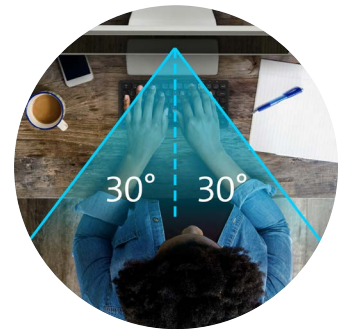

$\pm 30^\circ$ Viewing Angle

Item #	Part Number	Item Description
K58354WW	0465 4485	MagPro™ Magnetic Privacy Screen Filters for Monitors 21.5" (16:9)
K58355WW	0422 1308	MagPro™ Magnetic Privacy Screen Filters for Monitors 23" (16:9)
K58356WW	0410 6269	MagPro™ Magnetic Privacy Screen Filters for Monitors 23.8" (16:9)
K58357WW	0410 6286	MagPro™ Magnetic Privacy Screen Filters for Monitors 24" (16:9)
K58358WW	0422 1240	MagPro™ Magnetic Privacy Screen Filters for Monitors 24" (16:10)
K58359WW	0410 6303	MagPro™ Magnetic Privacy Screen Filters for Monitors 27" (16:9)