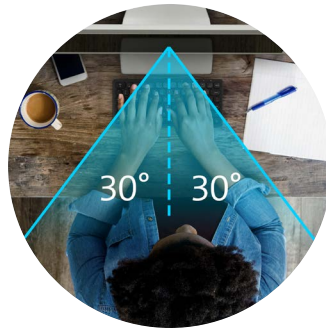

$\pm 30^\circ$ Viewing Angle