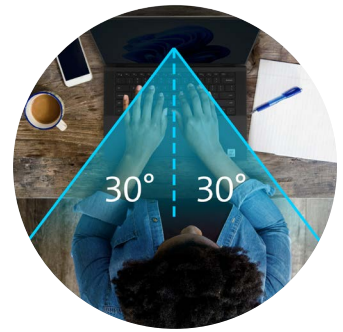

±30° Viewing
Angle

Item #	Part Number	Item Description
K58351WW	0422 1257	MagPro™ Magnetic Privacy Screen Filters for Laptops 13.3" (16:9)
K55253WW	0422 1172	MagPro™ Magnetic Privacy Screen Filters for Laptops 13.3" (16:10)
K58352WW	0422 1274	MagPro™ Magnetic Privacy Screen Filters for Laptops 14" (16:9)
K55254WW	0422 1189	MagPro™ Magnetic Privacy Screen Filters for Laptops 14" (16:10)
K58353WW	0422 1291	MagPro™ Magnetic Privacy Screen Filters for Laptops 15.6" (16:9)
K55255WW	0422 1206	MagPro™ Magnetic Privacy Screen Filters for Laptops 15.6" (16:10)
K55256WW	0422 1223	MagPro™ Magnetic Privacy Screen Filters for Laptops 16" (16:10)